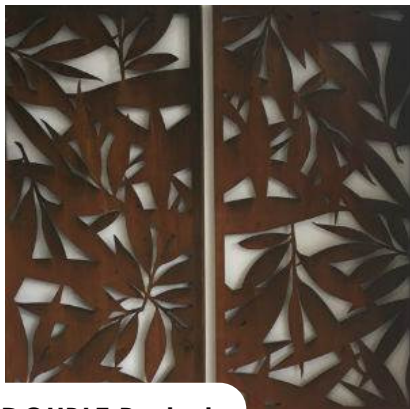

WALL ART

We have a range of Corten steel that can be used as feature wall art both outdoors & indoors, or can be made as light boxes for a stunning night time effect. All our wall art comes with folded sides & additional top hanging lip for easy installation. We can supply additional set of 3 light box diffusers custom cut for an additional \$350.

BAMBOO TRIPLE Rusted

3 panels 1650x500 mm

\$1,490

BAMBOO SET OF FOUR RUSTED

4 panels 2250x1080 mm

\$1,990

LEAVES DOUBLE Rusted

2 panels 1600x800 mm