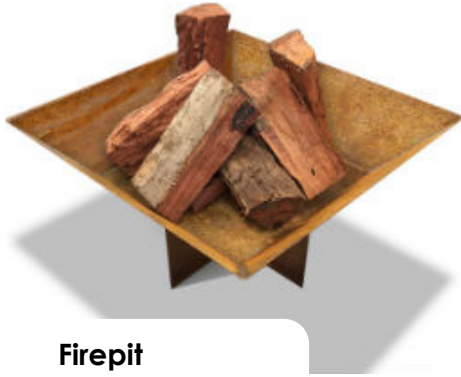

**BAMBOO TRIPLE Rusted**

3 panels 1650x500 mm

**\$1,490**

**BAMBOO SET OF FOUR RUSTED**

4 panels 2250x1080 mm

**\$1,990**

**LEAVES DOUBLE Rusted**

2 panels 1600x800 mm

**\$750**

**DANDELION PICTURE Rusted**

2340x600 mm

**\$720**

## FIREPITS

Our firepits are 100% Australian made from real corten steel, ensuring that once they achieve a natural rust patina, they will stand the test of time and not disintegrate like other regular cast iron firepits.