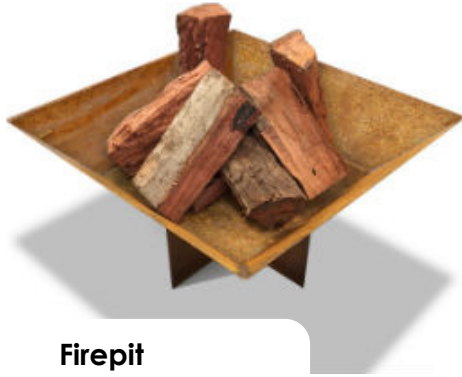

BAMBOO TRIPLE Rusted

3 panels 1650x500 mm

\$1,490

BAMBOO SET OF FOUR RUSTED

4 panels 2250x1080 mm

\$1,990

LEAVES DOUBLE Rusted

2 panels 1600x800 mm

\$750

DANDELION PICTURE Rusted

2340x600 mm

\$720

FIREPITS

Our firepits are 100% Australian made from real corten steel, ensuring that once they achieve a natural rust patina, they will stand the test of time and not disintegrate like other regular cast iron firepits.

Firepit
1000x1000x390 mm
\$400

Firepit
750x750x390 mm
\$370

PLANTERS

Our Corten steel planters come in a range of sizes & different shapes with a folded top lip to give a solid aesthetic. Custom sizes and shapes are available.