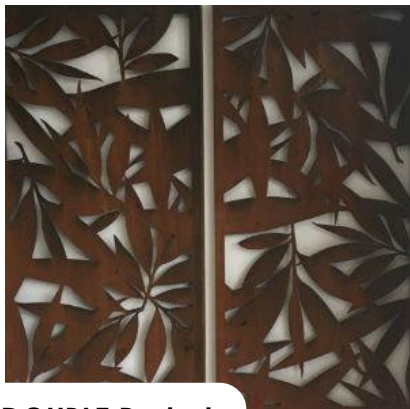

## WALL ART

We have a range of Corten steel that can be used as feature wall art both outdoors & indoors, or can be made as light boxes for a stunning night time effect. All our wall art comes with folded sides & additional top hanging lip for easy installation. We can supply additional set of 3 light box diffusers custom cut for an additional \$350.

**BAMBOO TRIPLE Rusted**

3 panels 1650x500 mm

**\$1,490**

**BAMBOO SET OF FOUR RUSTED**

4 panels 2250x1080 mm

**\$1,990**

**LEAVES DOUBLE Rusted**

2 panels 1600x800 mm