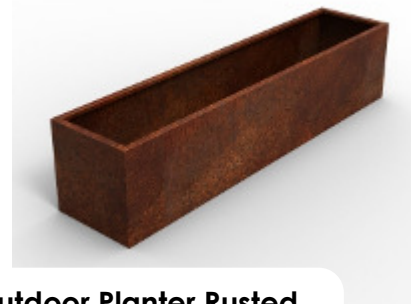

\$750

DANDELION PICTURE Rusted

2340x600 mm

\$720

FIREPITS

Our firepits are 100% Australian made from real corten steel, ensuring that once they achieve a natural rust patina, they will stand the test of time and not disintegrate like other regular cast iron firepits.

Firepit
1000x1000x390 mm
\$400

Firepit
750x750x390 mm
\$370

PLANTERS

Our Corten steel planters come in a range of sizes & different shapes with a folded top lip to give a solid aesthetic. Custom sizes and shapes are available.

Planter Small Rusted
300x300x300 mm
\$350

Planter Large Rusted
600x600x560 mm
\$650

Outdoor Planter Rusted
1800x400x400 mm
\$790

All prices are GST inclusive.

Delivery price:

Please contact us for delivery price.