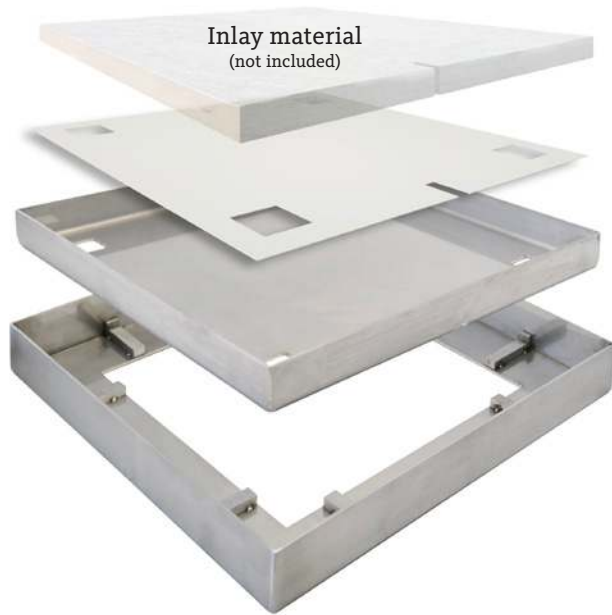

PROUDLY MANUFACTURED BY:
SKIMMER LIDS
PTY LTD

HDC-TEC 2019/01 V1

H HIDE™ HIDE KIT SERIES

DRAIN COVER

- 1 Safety Key
- 2 Height Adjuster (only used when required)
- 3 Inlay Cover
- 4 Edge Protector
- 5 Adhesive
- 6 Documents

HIDE DRAIN KIT INCLUDES

SAFETY KEY

A 316 marine grade stainless steel tool, to enable the installed HIDE cover to be safely and easily opened and closed.

HEIGHT ADJUSTER

Used only when additional height is required. Provides 2mm extra height if inlay material is not thick enough to achieve a flush finish with the top of the Inlay Cover.

INLAY LID

A 316L marine grade stainless steel tray which holds the inlay (landscape) materials you've chosen, for example, tile, paver, concrete or decking.

EDGE PROTECTOR

A 316L marine grade stainless steel frame inserted into a recess within the landscaped area. It protects the coping/surrounds from chipping/breakage when the Inlay Cover is opened/closed.