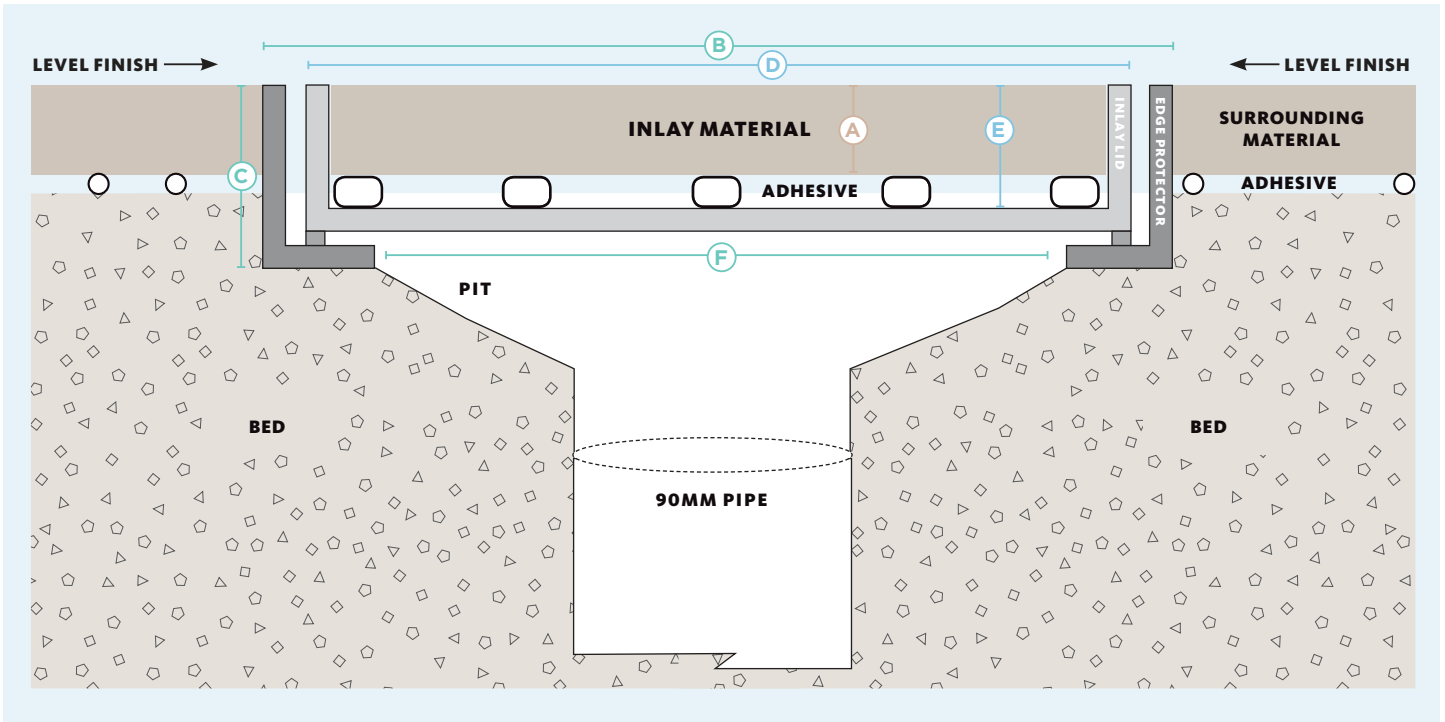

HIDE KIT SERIES

DRAIN COVER

CROSS SECTION VIEW OF COMPLETED DRAIN COVER INSTALL

Consult your drain layer for site water flow requirements.

314mm DRAIN COVER KIT

INLAY THICKNESS (mm)	PRODUCT CODE (mm)	EDGE PROTECTOR SIZE (mm)			INLAY LID SIZE (mm)	
		SIZE	EXTERNAL DEPTH	UNDERSIDE OPENING	SIZE	INTERNAL DEPTH
A		B	C	F	D	E
8-11	HDC314-10	314 sq.	23	220 sq.	300 sq.	12
15-22	HDC314-20		33			23
25-32	HDC314-30		43			33

PROUDLY MANUFACTURED BY:
SKIMMER LIDS
PTY LTD

HDC-TEC 2019/01 V1

H HIDE™ HIDE KIT SERIES

DRAIN COVER

- 1 Safety Key
- 2 Height Adjuster (only used when required)
- 3 Inlay Cover
- 4 Edge Protector
- 5 Adhesive
- 6 Documents

HIDE DRAIN KIT INCLUDES

SAFETY KEY

A 316 marine grade stainless steel tool, to enable the installed HIDE cover to be safely and easily opened and closed.

HEIGHT ADJUSTER

Used only when additional height is required. Provides 2mm extra height if inlay material is not thick enough to achieve a flush finish with the top of the Inlay Cover.

INLAY LID

A 316L marine grade stainless steel tray which holds the inlay (landscape) materials you've chosen, for example, tile, paver, concrete or decking.

EDGE PROTECTOR

A 316L marine grade stainless steel frame inserted into a recess within the landscaped area. It protects the coping/surrounds from chipping/breakage when the Inlay Cover is opened/closed.