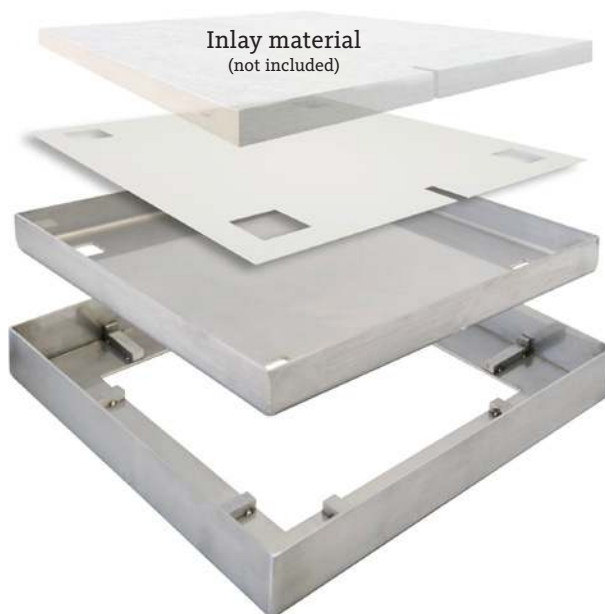

PROUDLY MANUFACTURED BY:
SKIMMER LIDS
PTY LTD

HDC-TEC 2019/01 V1

H HIDE™ HIDE KIT SERIES

DRAIN COVER

- 1 Safety Key
- 2 Height Adjuster
(only used when required)
- 3 Inlay Cover
- 4 Edge Protector
- 5 Adhesive
- 6 Documents

HIDE DRAIN KIT INCLUDES

SAFETY KEY

A 316 marine grade stainless steel tool, to enable the installed HIDE cover to be safely and easily opened and closed.

HEIGHT ADJUSTER

Used only when additional height is required. Provides 2mm extra height if inlay material is not thick enough to achieve a flush finish with the top of the Inlay Cover.

INLAY LID

A 316L marine grade stainless steel tray which holds the inlay (landscape) materials you've chosen, for example, tile, paver, concrete or decking.

EDGE PROTECTOR

A 316L marine grade stainless steel frame inserted into a recess within the landscaped area. It protects the coping/surrounds from chipping/breakage when the Inlay Cover is opened/closed.