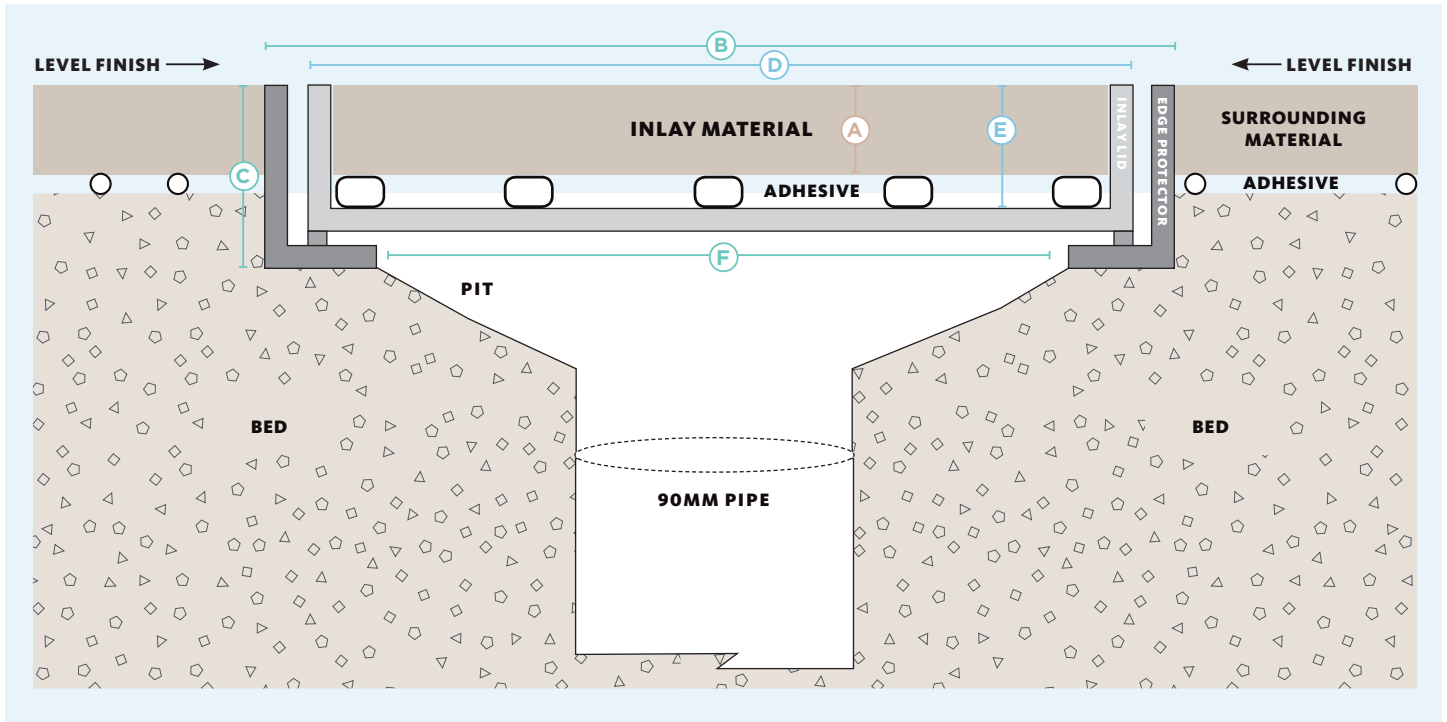

HIDE KIT SERIES

DRAIN COVER

CROSS SECTION VIEW OF COMPLETED DRAIN COVER INSTALL

Consult your drain layer for site water flow requirements.

314mm DRAIN COVER KIT

INLAY THICKNESS (mm)	PRODUCT CODE (mm)	EDGE PROTECTOR SIZE (mm)			INLAY LID SIZE (mm)	
		SIZE	EXTERNAL DEPTH	UNDERSIDE OPENING	SIZE	INTERNAL DEPTH
A		B	C	F	D	E
8-11	HDC314-10	314 sq.	23	220 sq.	300 sq.	12
15-22	HDC314-20		33			23
25-32	HDC314-30		43			33

PROUDLY MANUFACTURED BY:
SKIMMER LIDS
PTY LTD

HDC-TEC 2019/01 V1

H HIDE™ HIDE KIT SERIES

DRAIN COVER

- 1 Safety Key
- 2 Height Adjuster
(only used when required)
- 3 Inlay Cover
- 4 Edge Protector
- 5 Adhesive
- 6 Documents

HIDE DRAIN KIT INCLUDES

SAFETY KEY

A 316 marine grade stainless steel tool, to enable the installed HIDE cover to be safely and easily opened and closed.

HEIGHT ADJUSTER

Used only when additional height is required. Provides 2mm extra height if inlay material is not thick enough to achieve a flush finish with the top of the Inlay Cover.

INLAY LID

A 316L marine grade stainless steel tray which holds the inlay (landscape) materials you've chosen, for example, tile, paver, concrete or decking.

EDGE PROTECTOR

A 316L marine grade stainless steel frame inserted into a recess within the landscaped area. It protects the coping/surrounds from chipping/breakage when the Inlay Cover is opened/closed.