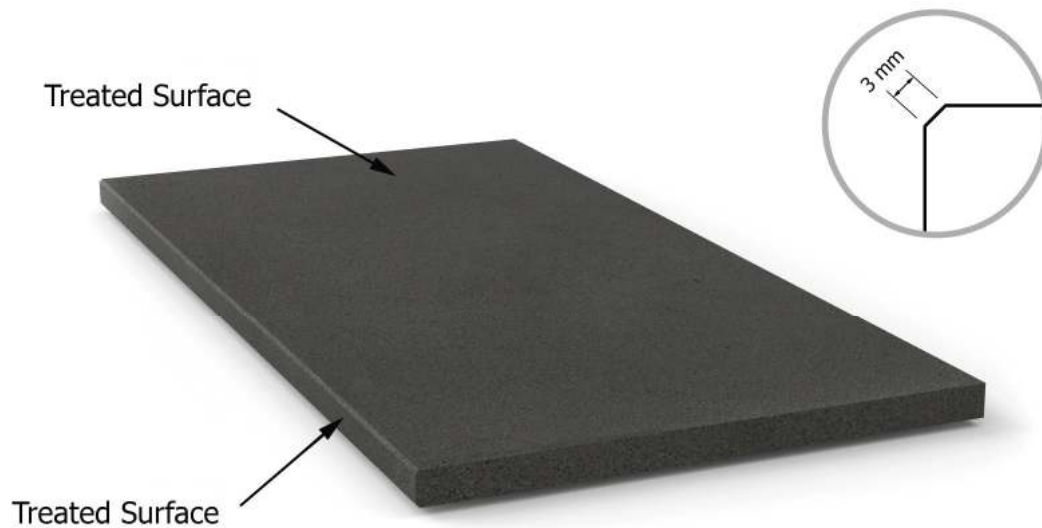

Better
Exteriors.

GRANITE COPING PROFILES

SQUARE EDGE			
Size mm	Thickness mm	Type	Finish
600x400	30	Alpine	flamed
1000x500	30	Alpine	flamed
600x400	30	Sahara	flamed
1000x500	30	Sahara	flamed
600x400	30	Urban Grey	flamed
1000x350	30	Urban Grey	flamed
1000x350	30	Urban Grey	sandblasted
1000x500	30	Urban Grey	flamed

REBATED SQUARE EDGE					
Size mm	Thickness mm	Drop mm	Total Drop mm	Type	Finish
600x400	20	40	60	Alpine	flamed
600x400	20	40	60	Sahara	flamed
600x400	20	40	60	Urban	flamed
1000x350	30	30	60	Urban	flamed
1000x350	30	30	60	Urban	sandblasted