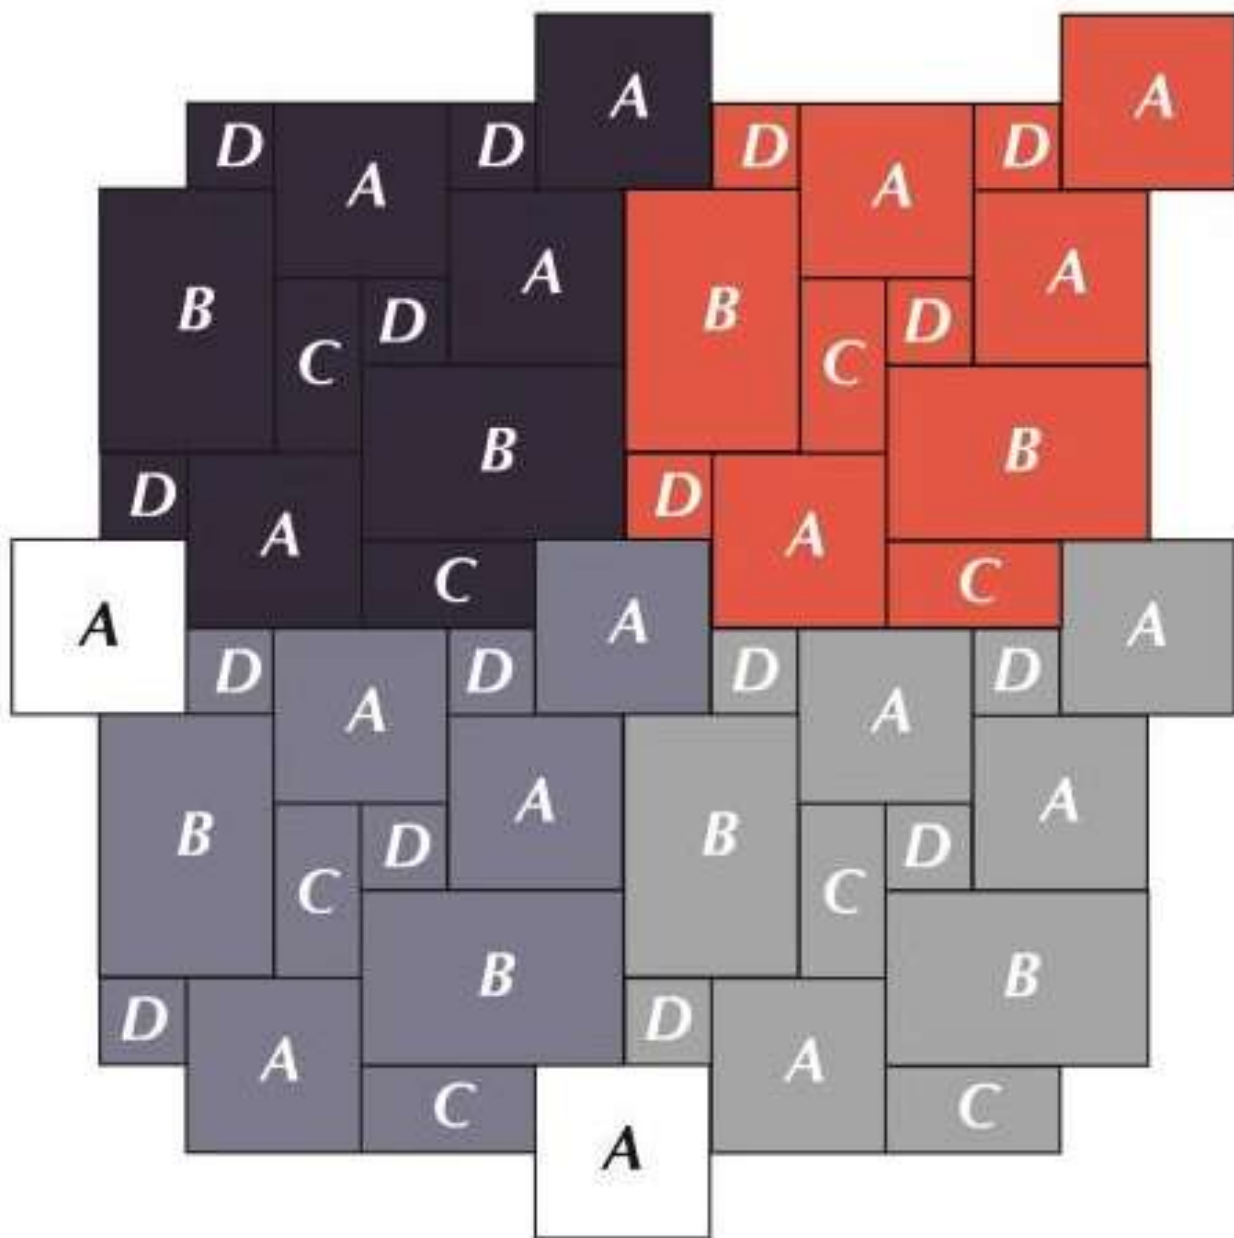

900 Series Ashlar Pattern
Installation Guide

***3.18sqm/set**

A:	595x595	3Pc/set
B:	895x595	2Pc/set
C:	595x295	2Pc/set
D:	295x295	4Pc/set