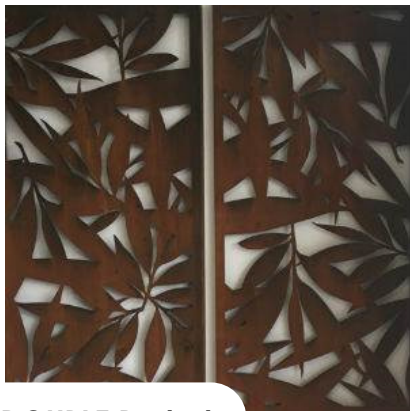

WALL ART

We have a range of Corten steel that can be used as feature wall art both outdoors & indoors, or can be made as light boxes for a stunning night time effect. All our wall art comes with folded sides & additional top hanging lip for easy installation. We can supply additional set of 3 light box diffusers custom cut for an additional \$350.

BAMBOO TRIPLE Rusted

3 panels 1650x500 mm

\$1,490

BAMBOO SET OF FOUR RUSTED

4 panels 2250x1080 mm

\$1,990

LEAVES DOUBLE Rusted

2 panels 1600x800 mm