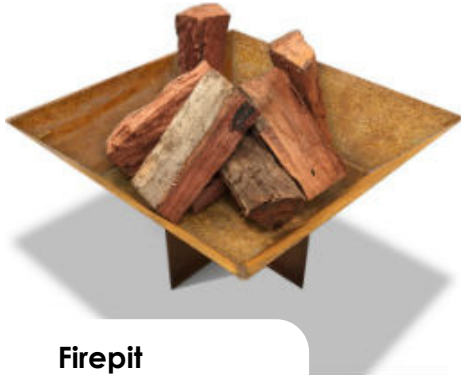

BAMBOO TRIPLE Rusted

3 panels 1650x500 mm

\$1,490

BAMBOO SET OF FOUR RUSTED

4 panels 2250x1080 mm

\$1,990

LEAVES DOUBLE Rusted

2 panels 1600x800 mm

\$770

DANDELION PICTURE Rusted

2340x600 mm

\$740

FIREPITS

Our firepits are 100% Australian made from real corten steel, ensuring that once they achieve a natural rust patina, they will stand the test of time and not disintegrate like other regular cast iron firepits.