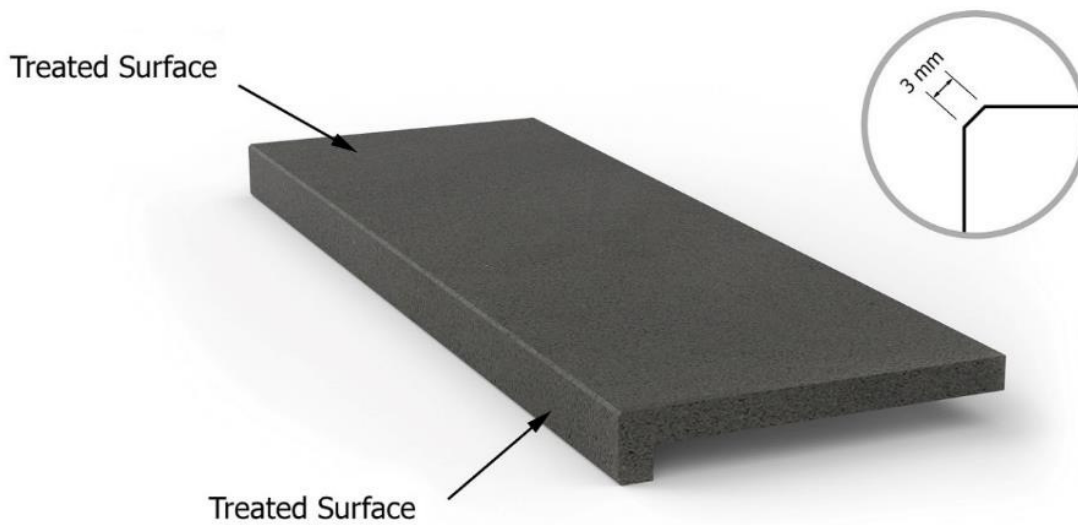

Better
Exteriors.

GRANITE COPING PROFILES

REBATED SQUARE EDGE					
Size mm	Thickness mm	Drop mm	Total Drop mm	Type	Finish
600x400	20	40	60	Alpine	flamed
600x400	20	40	60	Onyx	flamed
600x400	20	40	60	Oyster Grey	flamed
600x400	20	40	60	Urban Grey	flamed

SQUARE EDGE			
Size mm	Thickness mm	Type	Finish
600x400	30	Alpine	flamed
600x400	30	Onyx	flamed
600x400	30	Oyster Grey	flamed
600x400	30	Urban Grey	flamed